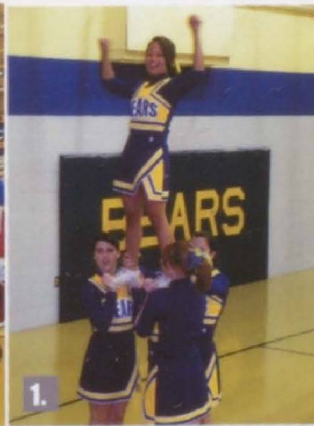

THE SQUAD: back, left to right: DEBBIE MOORE, MICHELLE RINGLE and PAIGE LUFT Frong, Left to right: SHEILA FORMALES, KYLIE BISEL, and ARISA ADACHI

# Varstiy Basketball Cheerleading

We're Proud of Our Team!

1. Arisa stands tall with the help of bases Kylie and Paige and backspot Debbie

2. Arisa Adachi and Kylie Bisel coming down from their sixth herkie in a row!